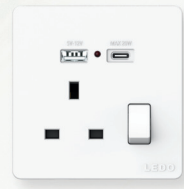

T7-201 (16A)
2 gang 1 way switch
T7-202 (16A)
2 gang 2 way switch
Dimension: 86x86 mm

T7-301 (16A)
3 gang 1 way switch
T7-302 (16A)
3 gang 2 way switch
Dimension: 86x86 mm

T7-401 (16A)
4 gang 1 way switch
T7-402 (16A)
4 gang 2 way switch
Dimension: 86x86 mm

T7-13SDN
13A Socket with Neon
Dimension: 86x86 mm

T7-1-13USB+C/20w
13A Switched Socket
with USB and Type C
Dimension: 86x86 mm

T7-401 (16A)
4 gang 1 way switch
T7-402 (16A)
4 gang 2 way switch
Dimension: 86x86 mm